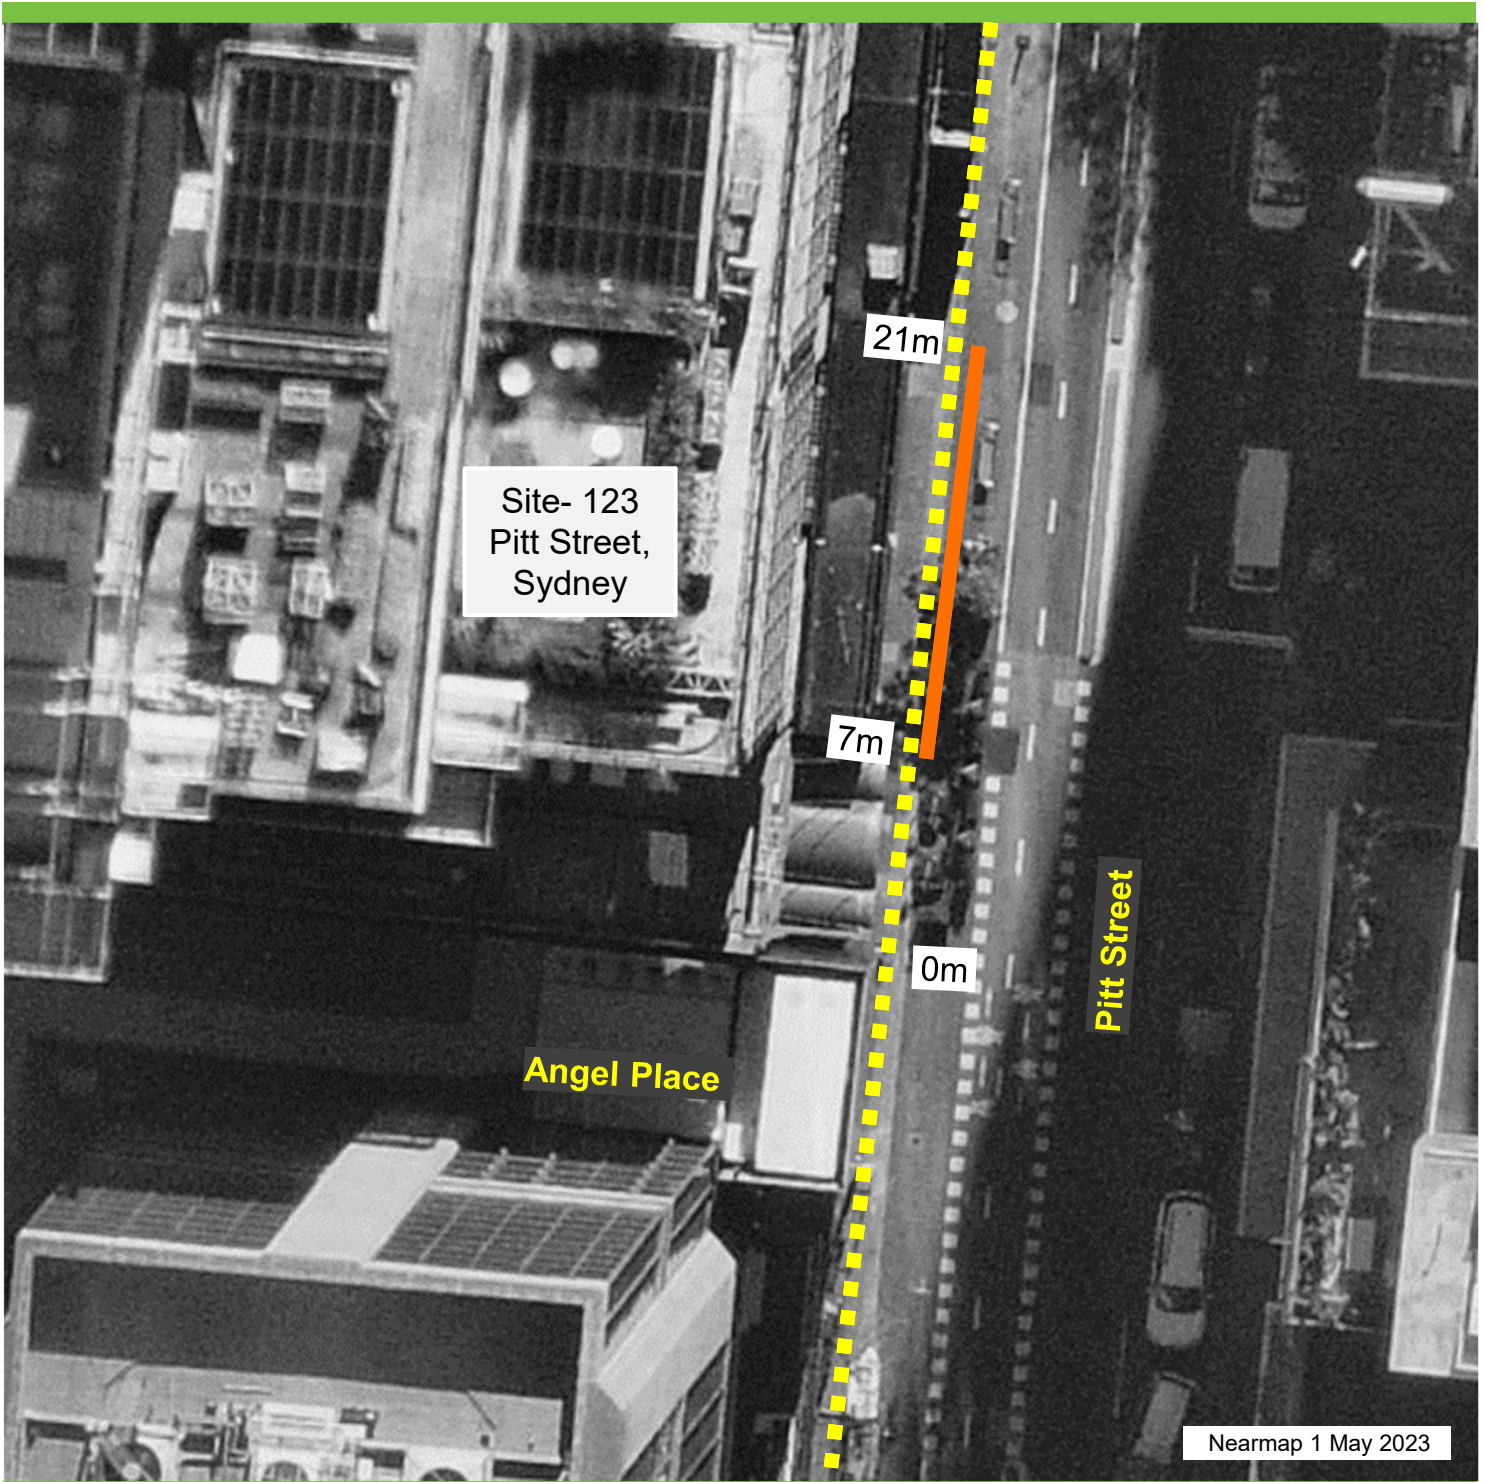

Pitt Street, Sydney Proposed Works Zone

Existing

 No Stopping

Proposed

 Works Zone
7am-7pm Mon-Fri
7am-5pm Sat

No Stopping All other Times